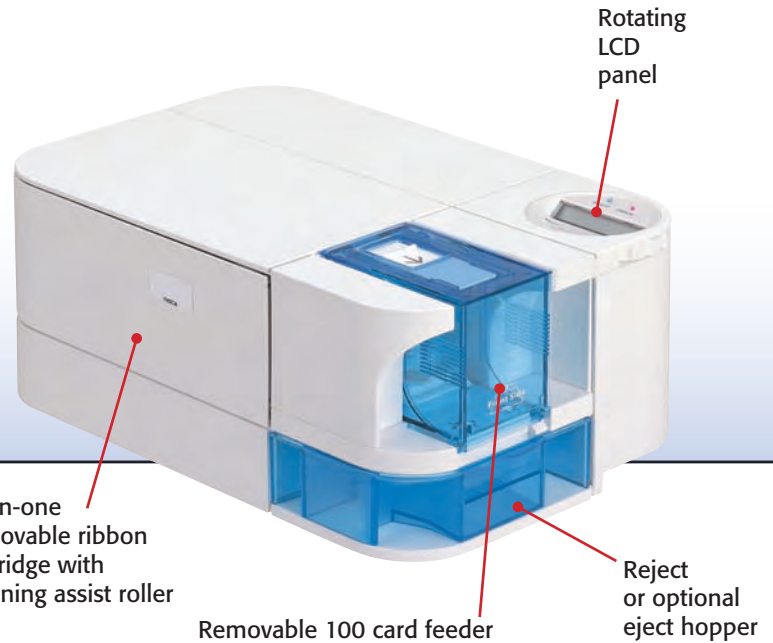

### Nisca's quality and reliability in an entry-level printer.

The PR-C101 single sided printer provides a simple and affordable out-of-the-box solution for high quality, high durability, ID cards with low maintenance requirements.

The printer is small enough to fit into an office overhead bin or under a counter. Offering the first ever rotating LCD panel and optional front or back exit, the PR-C101 can be placed in any orientation to fit your office environment perfectly. The printer's ribbon cartridge with cleaning assist roller unit is disposable.

### PR-C101 BASIC SOLUTION

- Brilliant 24-bit color, 300 dpi edge-to-edge image
- Media thickness 30 mil
- Extremely small foot print and light weight (14lbs)
- Removable 100 card feeder
- First ever rotating LCD panel to fit any office environment
- All-in-one ribbon cartridge with cleaning assist roller
- Includes entry-level software
- 2-Year hands-free warranty\*
- 20,000 cards mean time between failure (MTBF)\*
- USB 2.0 output
- Windows compatibility
- Other models available with magnetic and contactless Smart Card encoder

All-in-one removable ribbon cartridge with cleaning assist roller

Removable 100 card feeder

Reject or optional eject hopper

Single feed mechanism

All-in-one removable ribbon cartridge with cleaning assist roller