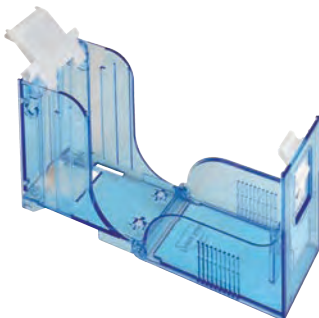

# Nisca PR-C101

The printer is small enough to fit into an office overhead bin or under a counter. Offering the first ever rotating LCD panel and optional front or back exit, the PR-C101 can be placed in any orientation to fit your office environment perfectly. The printer's ribbon cartridge with cleaning assist roller unit is disposable.

All-in-one removable ribbon cartridge with cleaning assist roller

Removable 100 card feeder

Reject or optional eject hopper

Single feed mechanism

All-in-one removable ribbon cartridge with cleaning assist roller