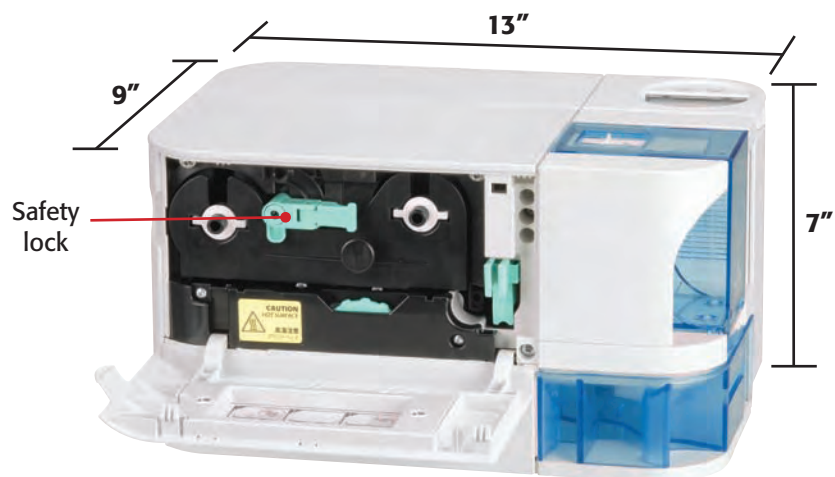

Safety lock

* Please contact Team Nisca for more information.