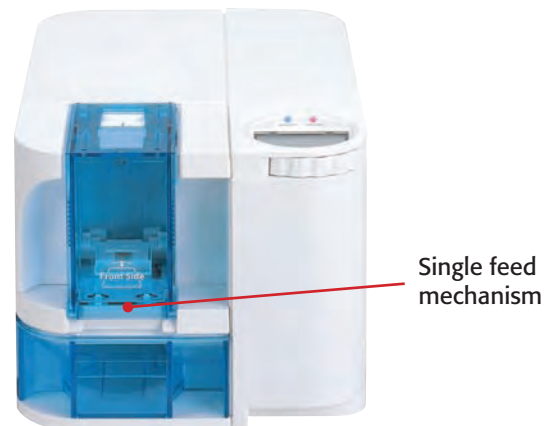

Removable 100 card feeder

Reject or optional eject hopper

Single feed mechanism